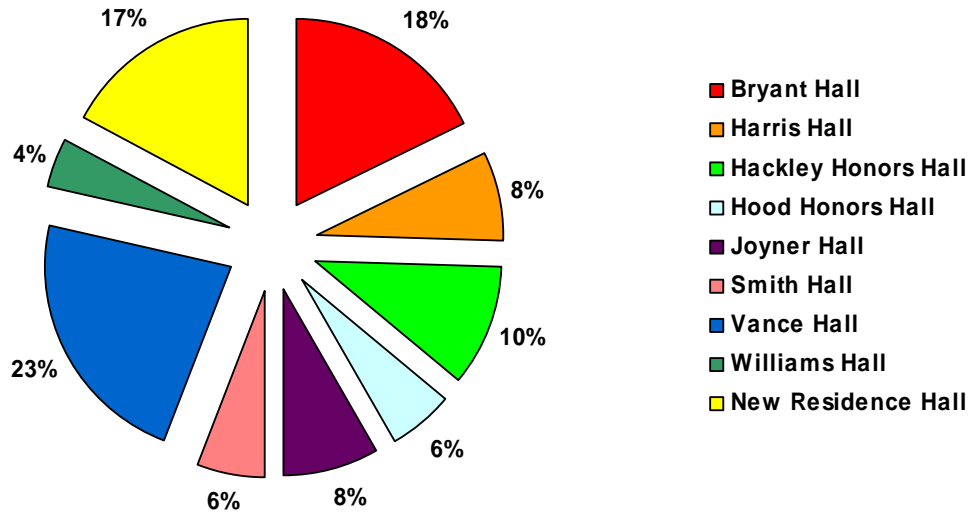

Fayetteville State University Fayetteville, North Carolina

Residence Hall	Male	Female	Total
Bryant Hall	124	72	196
Harris Hall	0	85	85
Hackley Honors Hall	33	82	115
Hood Honors Hall	22	39	61
Joyner Hall	0	91	91
Smith Hall	0	63	63
Vance Hall	213	39	252
Williams Hall	0	45	45
New Residence Hall	0	189	189
Total	392	705	1097